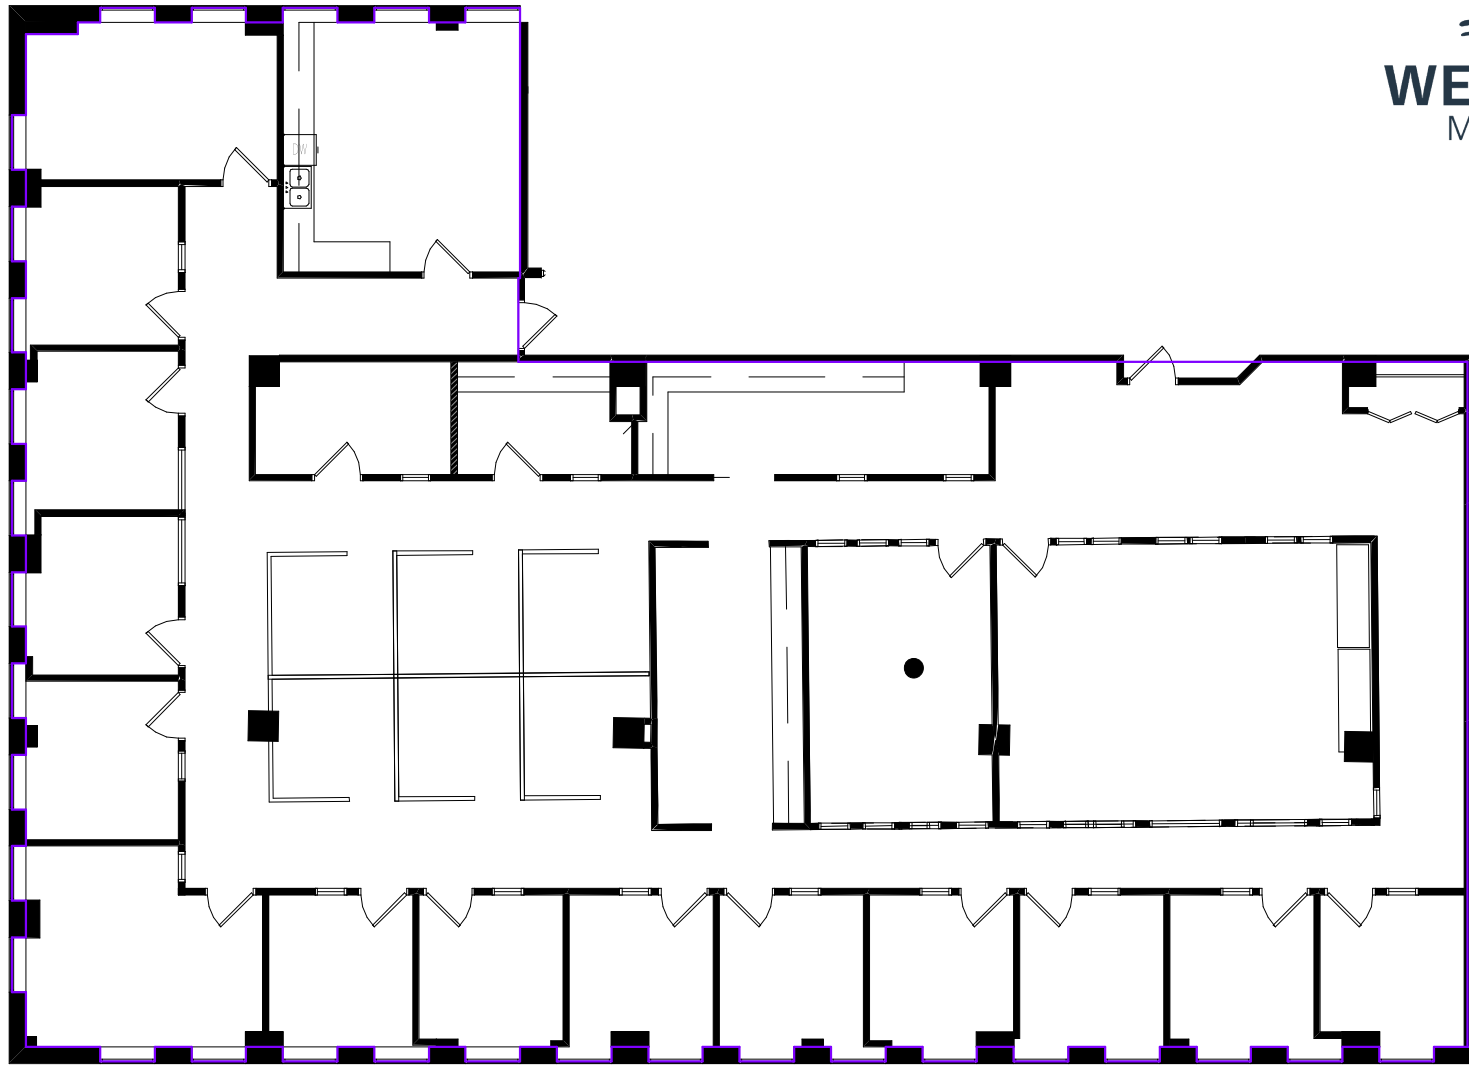

WELLINGTON
MANAGEMENT

Suite 300 - 5,892 SF

**Court West
Building**

2610 University Avenue West
St. Paul, MN 55114

Key Plan