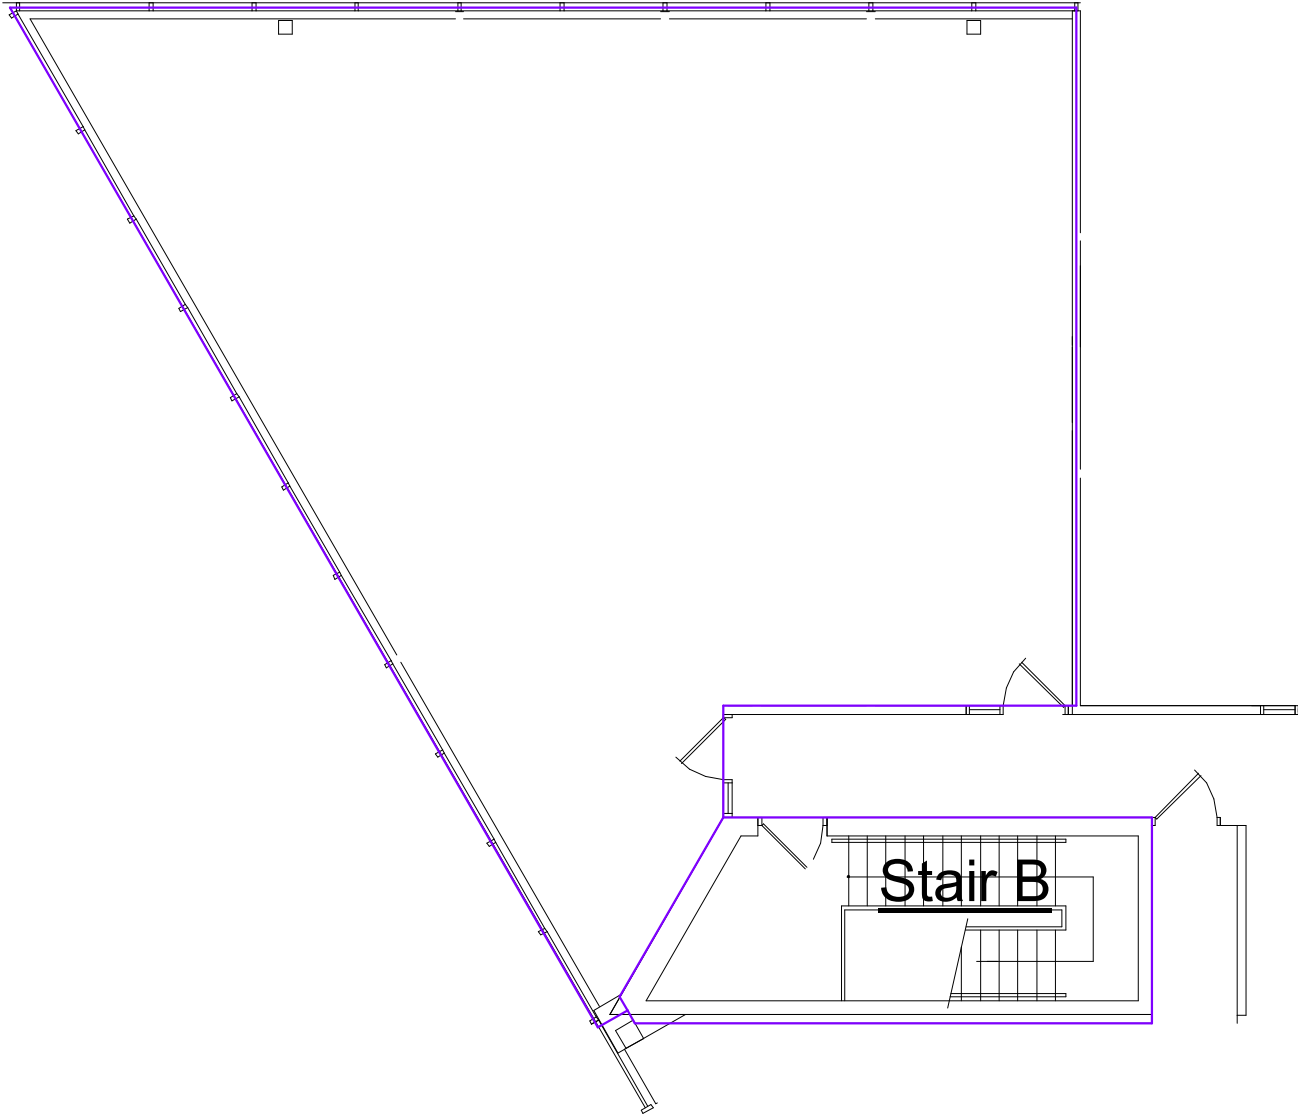

**Energy Park Financial Center**

1360 Energy Park Drive  
St. Paul, MN 55108

Suite 310 - 1,783 SF