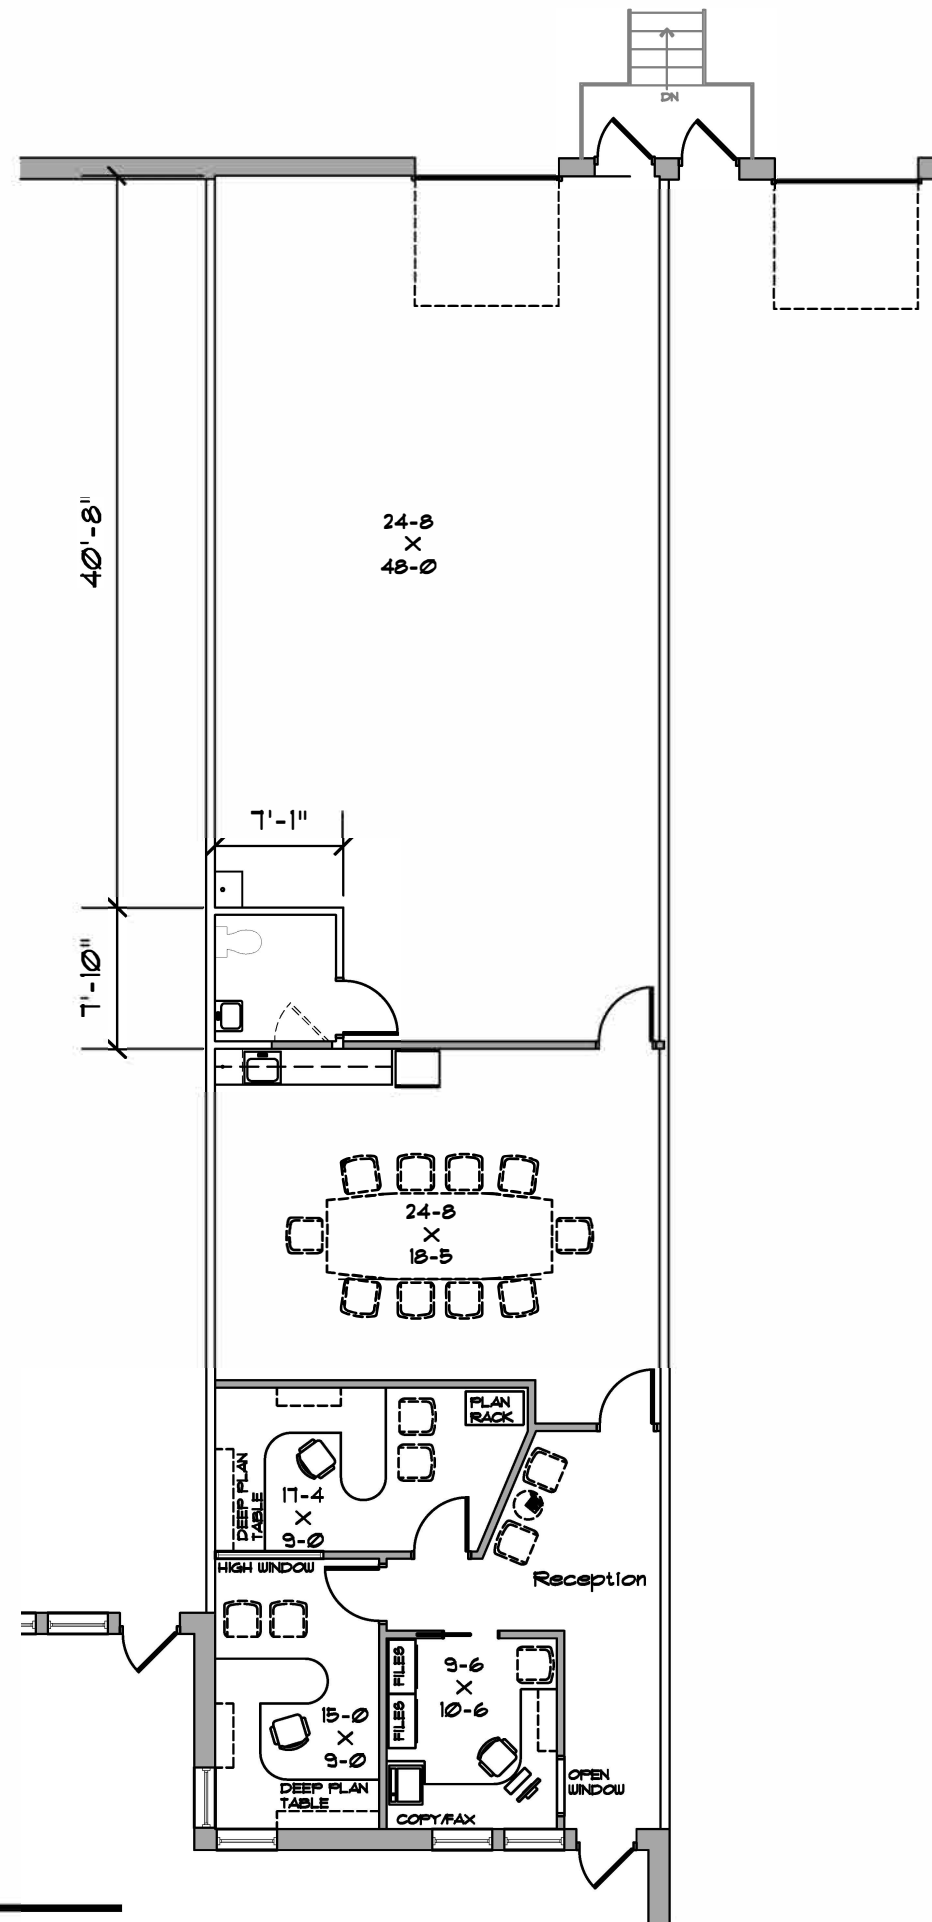

1
A1

Space Plan
3/32" = 1'-0"

Issues & Revisions:

Origination Date:
11-06-13

Project No.:
13-326.07A

Scale:
As Noted

Drawn By: RWS
Approval:

A1