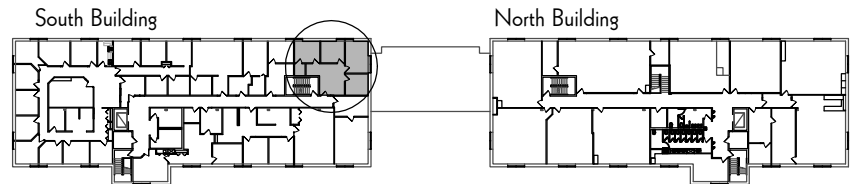

KEY PLAN - 2ND FLOOR

Suite 207S - 952 RSF

05-05-20

NORTH

Winther-Johnson-Robinson
Architects-Designers

8175-B Lewis Road
Golden Valley, Minnesota 55427

Phone: 763-398-0452 Fax: 763-398-0455

Rosewood Office Plaza