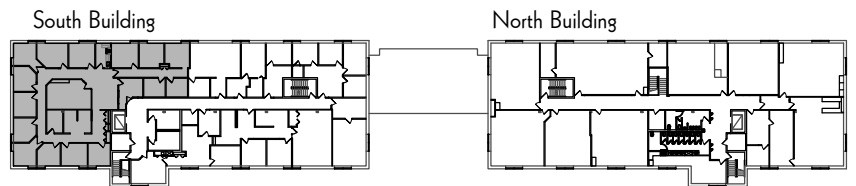

EXISTING PLAN

KEY PLAN - 2ND FLOOR

Suite 200S - 4,219 RSF

03-09-21

NORTH

Winther-Johnson-Robinson
Architects-Designers

8175-B Lewis Road
Golden Valley, Minnesota 55427

Phone: 763-398-0452 Fax: 763-398-0455