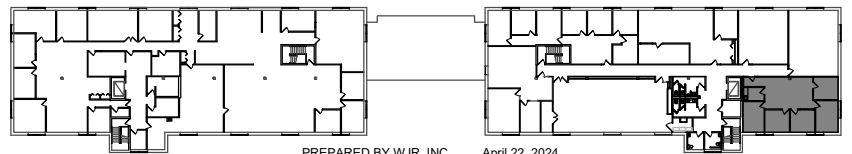

KEY PLAN - 3rd FLOOR
South Building

North Building

PREPARED BY WJR, INC.

April 22, 2024

Suite 301N - 1,403 RSF

04-22-24

Winther-Johnson-Robinson
Architects-Designers

8175-B Lewis Road
Golden Valley, Minnesota 55427