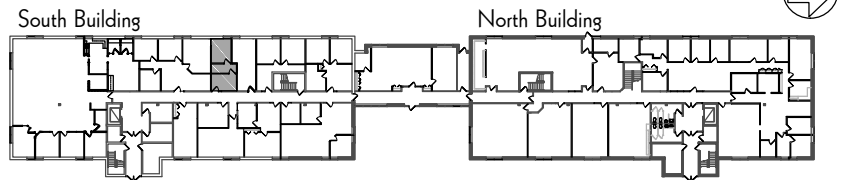

KEY PLAN - 1ST FLOOR

Suite 108S - 339 RSF

06-04-18

Winther-Johnson-Robinson  
Architects+Designers

8175-B Lewis Road  
Golden Valley, Minnesota 55427

Phone: 763-398-0452 Fax: 763-398-0455