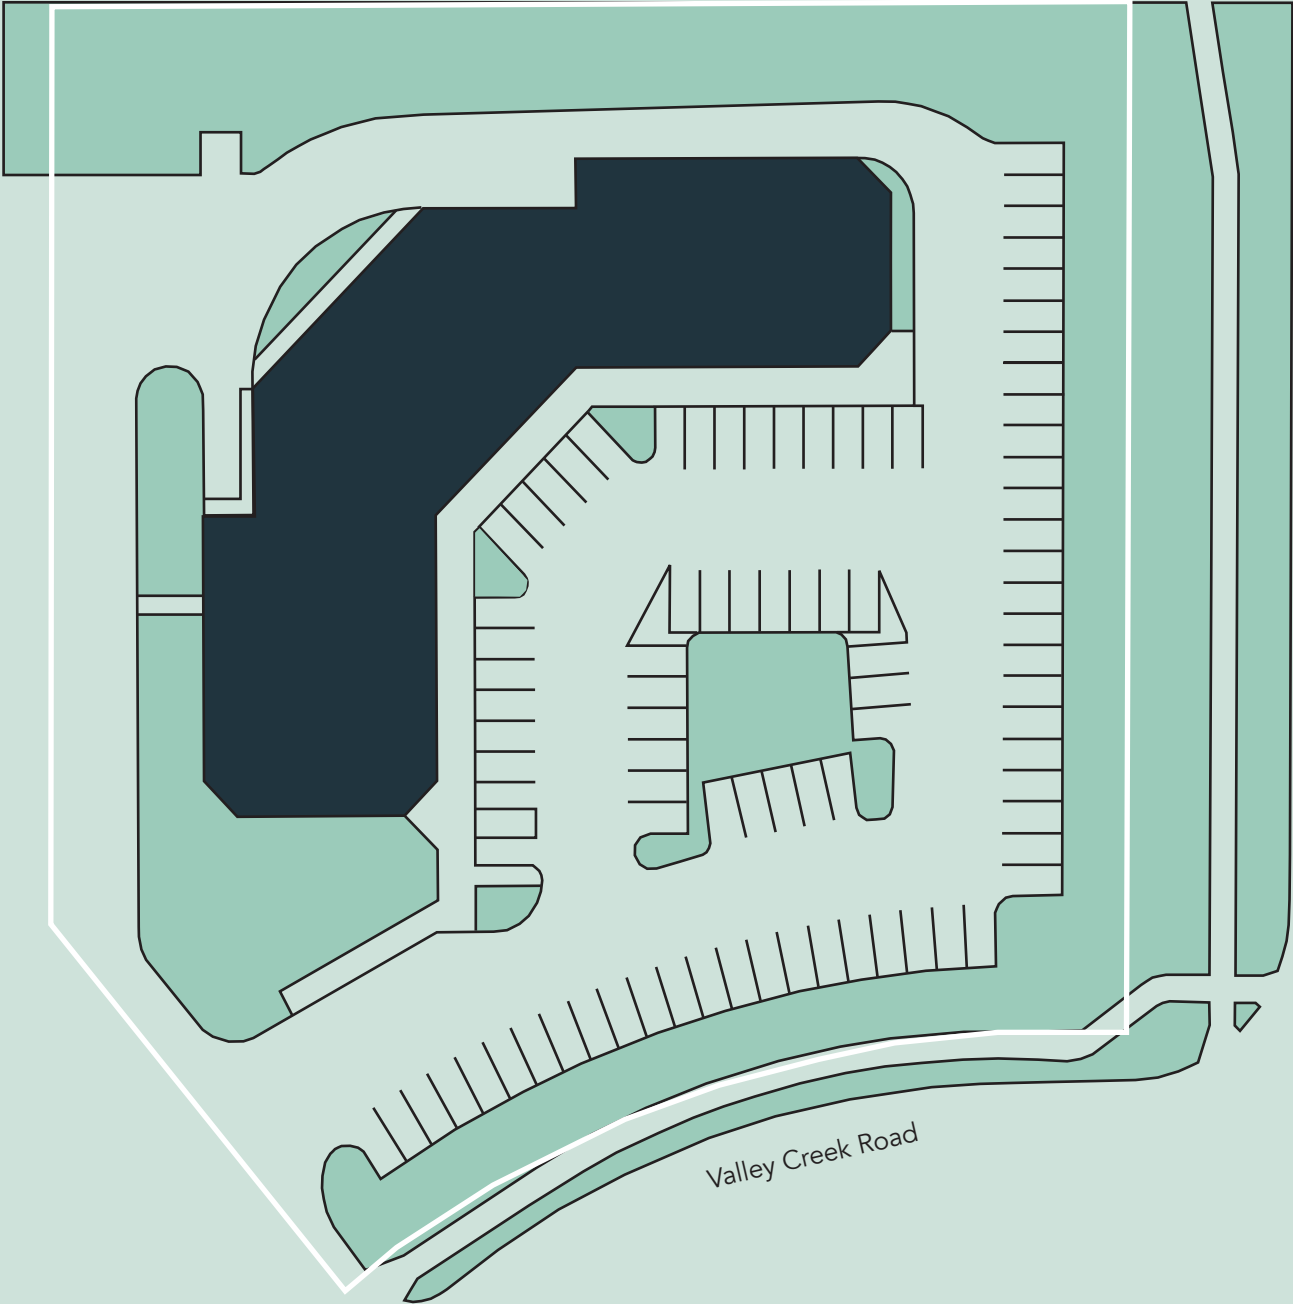

City Centre Shoppes

8470 City Centre Drive
Woodbury, MN 55125

Radio Drive

Valley Creek Road